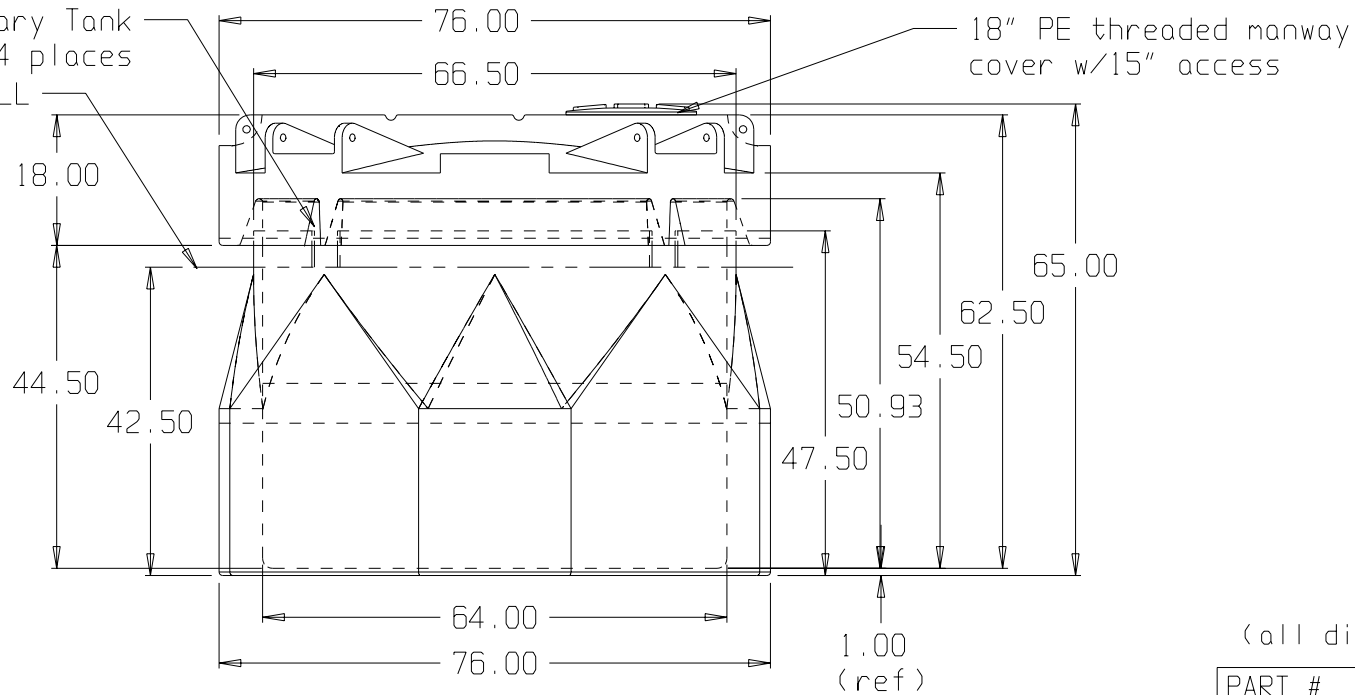

TIE DOWN SUPPORT  
/LIFTING LUG  
(8) PLCS 90° TYP

Notch to Primary Tank  
90° typical, 4 places  
FULL

(all dimensions in inches)

PART # PRIMARY: 504--

CONTAINMENT: 503--

REF#: 0000

01/23/03

BASE FITTINGS TO BE LEFT INSTALLED AT TIME OF SHIPMENT PER SII PROCEDURE

# 550 GALLON CAPTOR CONTAINMENT SYSTEM